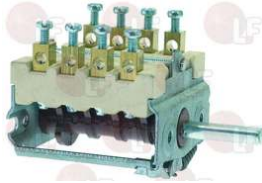

Rotary switches

1. **3057216 SELECTOR SWITCH 0-1 POSITIONS**
   contact capacity 16A 230V - max 150°C
   D-shaped pin 6x4.6 mm
   for Panini grill electric (FB FAB A) - Series E
   Series S